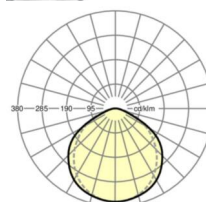

CHARACTERISTICS

Order number	18461014100
EAN number	4020863286263
Commodity code	94051190
Certification mark	IP 54, Protection class I, F, D, HACCP DIN10500/Food/IFS-application-related suitability/BRC, Indoor, CE
Impact resistance (IK rating)	IK06 (0°C bis 45°C)
Ambient temperatur	ta 0°C to 45°C
Warranty period	5 years
State funding programs	BEG - Federal funding for efficient buildings (valid only for Germany)

ELECTRICAL ENGINEERING

Controller	Electronic driver (1 pcs.)
System output	29W
Mains voltage	230V/50Hz
Circuit breakers (inrush current)	13 pieces/B10, 22 pieces/B16, 22 pieces/C10, 37 pieces/C16
Energy efficiency class/light source	C

LIGHTING TECHNOLOGY

Placement	LED, Colour rendering/Light colour CRI ≥ 80 / 4000K
Colour tolerance (MacAdam)	3SDCM
Nominal luminous flux	4357lm
LED service life	50000h L80/B10 (Tq 45°C)
Luminaire luminous efficiency	153lm/W
Beam angle	115° (C0) / 105° (C90)
UGR lat./long.	26.0 / 27.1

MECHANICS

Housing colour	traffic white RAL 9016
Dimensions (LxWxH/DxH)	1531mm x 55mm x 43mm
Weight (net)	2kg
Type of installation	Mounting rail system installation

Dimensions

L	1531 mm	Length
B	55 mm	Width
H	43 mm	Height

DEEP-LINK

<https://www.regiolux.de/en/article/18461014100>

Reference	LED 4200lm 840
ηLB	100 %
Φ ↓/↑	100 % / 0 %
UGR lat./long.	26.0 / 27.1